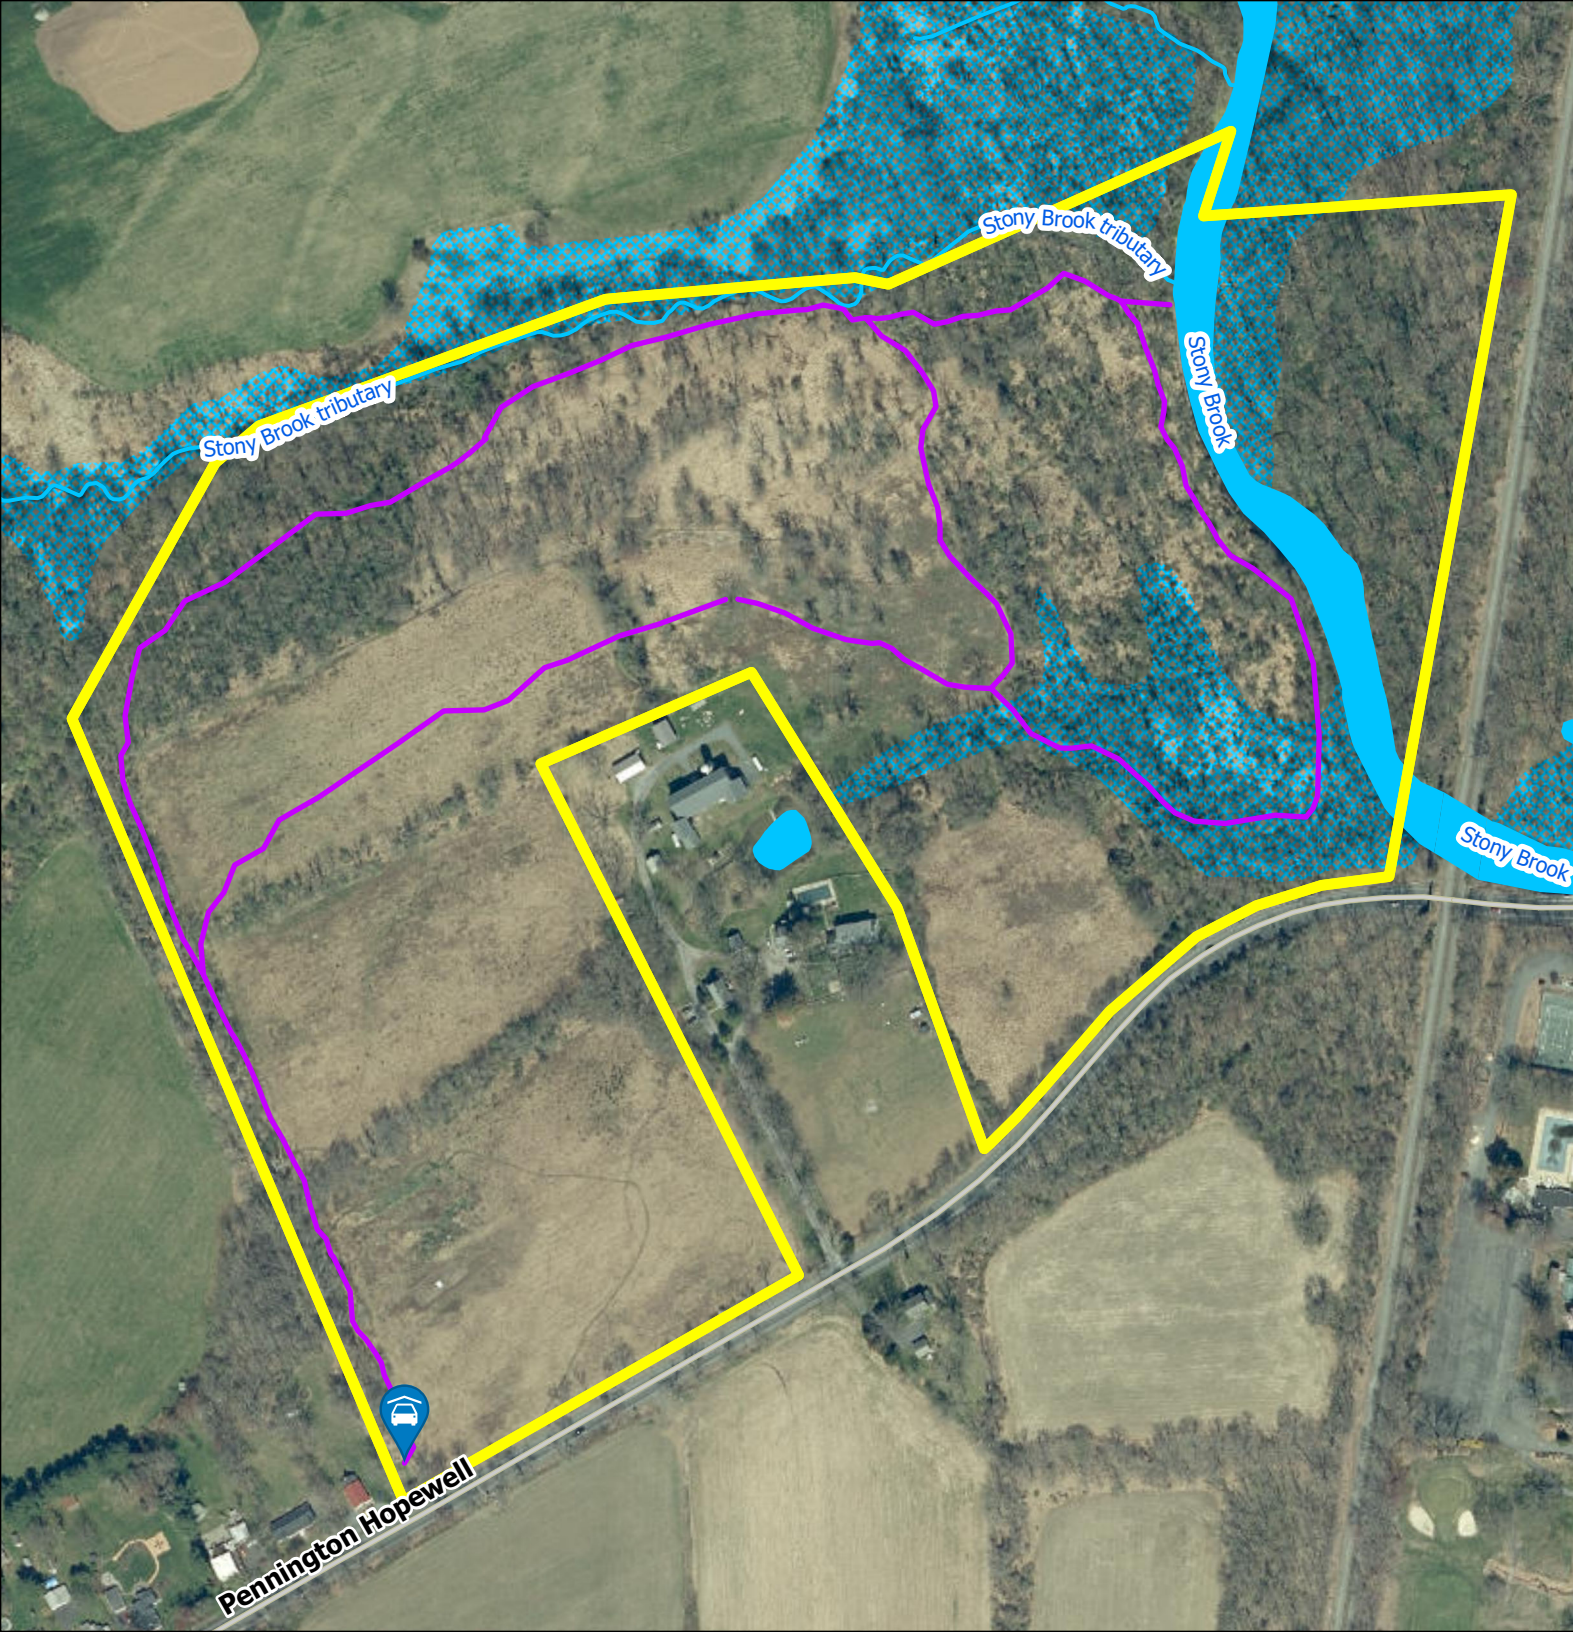

Marshall's Corner Preserve

Legend

-  FoHVOS Preserve
-  Trails
-  Waterbody
-  Stream
-  Wetlands
-  Parking

0 150 300 Feet