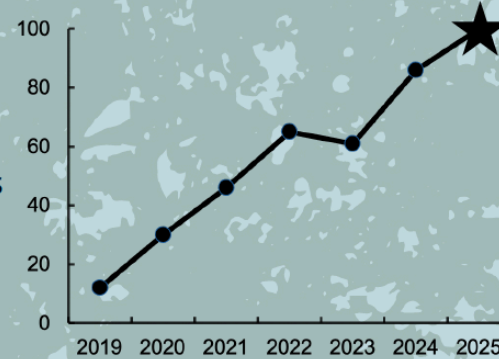

## 2024 BY THE NUMBERS

**293** Community Conservation Members

Homeowners dedicated to restoring Valley lands through stewardship efforts and native plantings.

**81** Kestrel Chicks Hatched in Hopewell Valley

We are proud to have the most successful kestrel nest box program in the state! This year we hatched a record number of chicks and in 2025, we plan to increase our efforts to Hatch A Hundred kestrels!