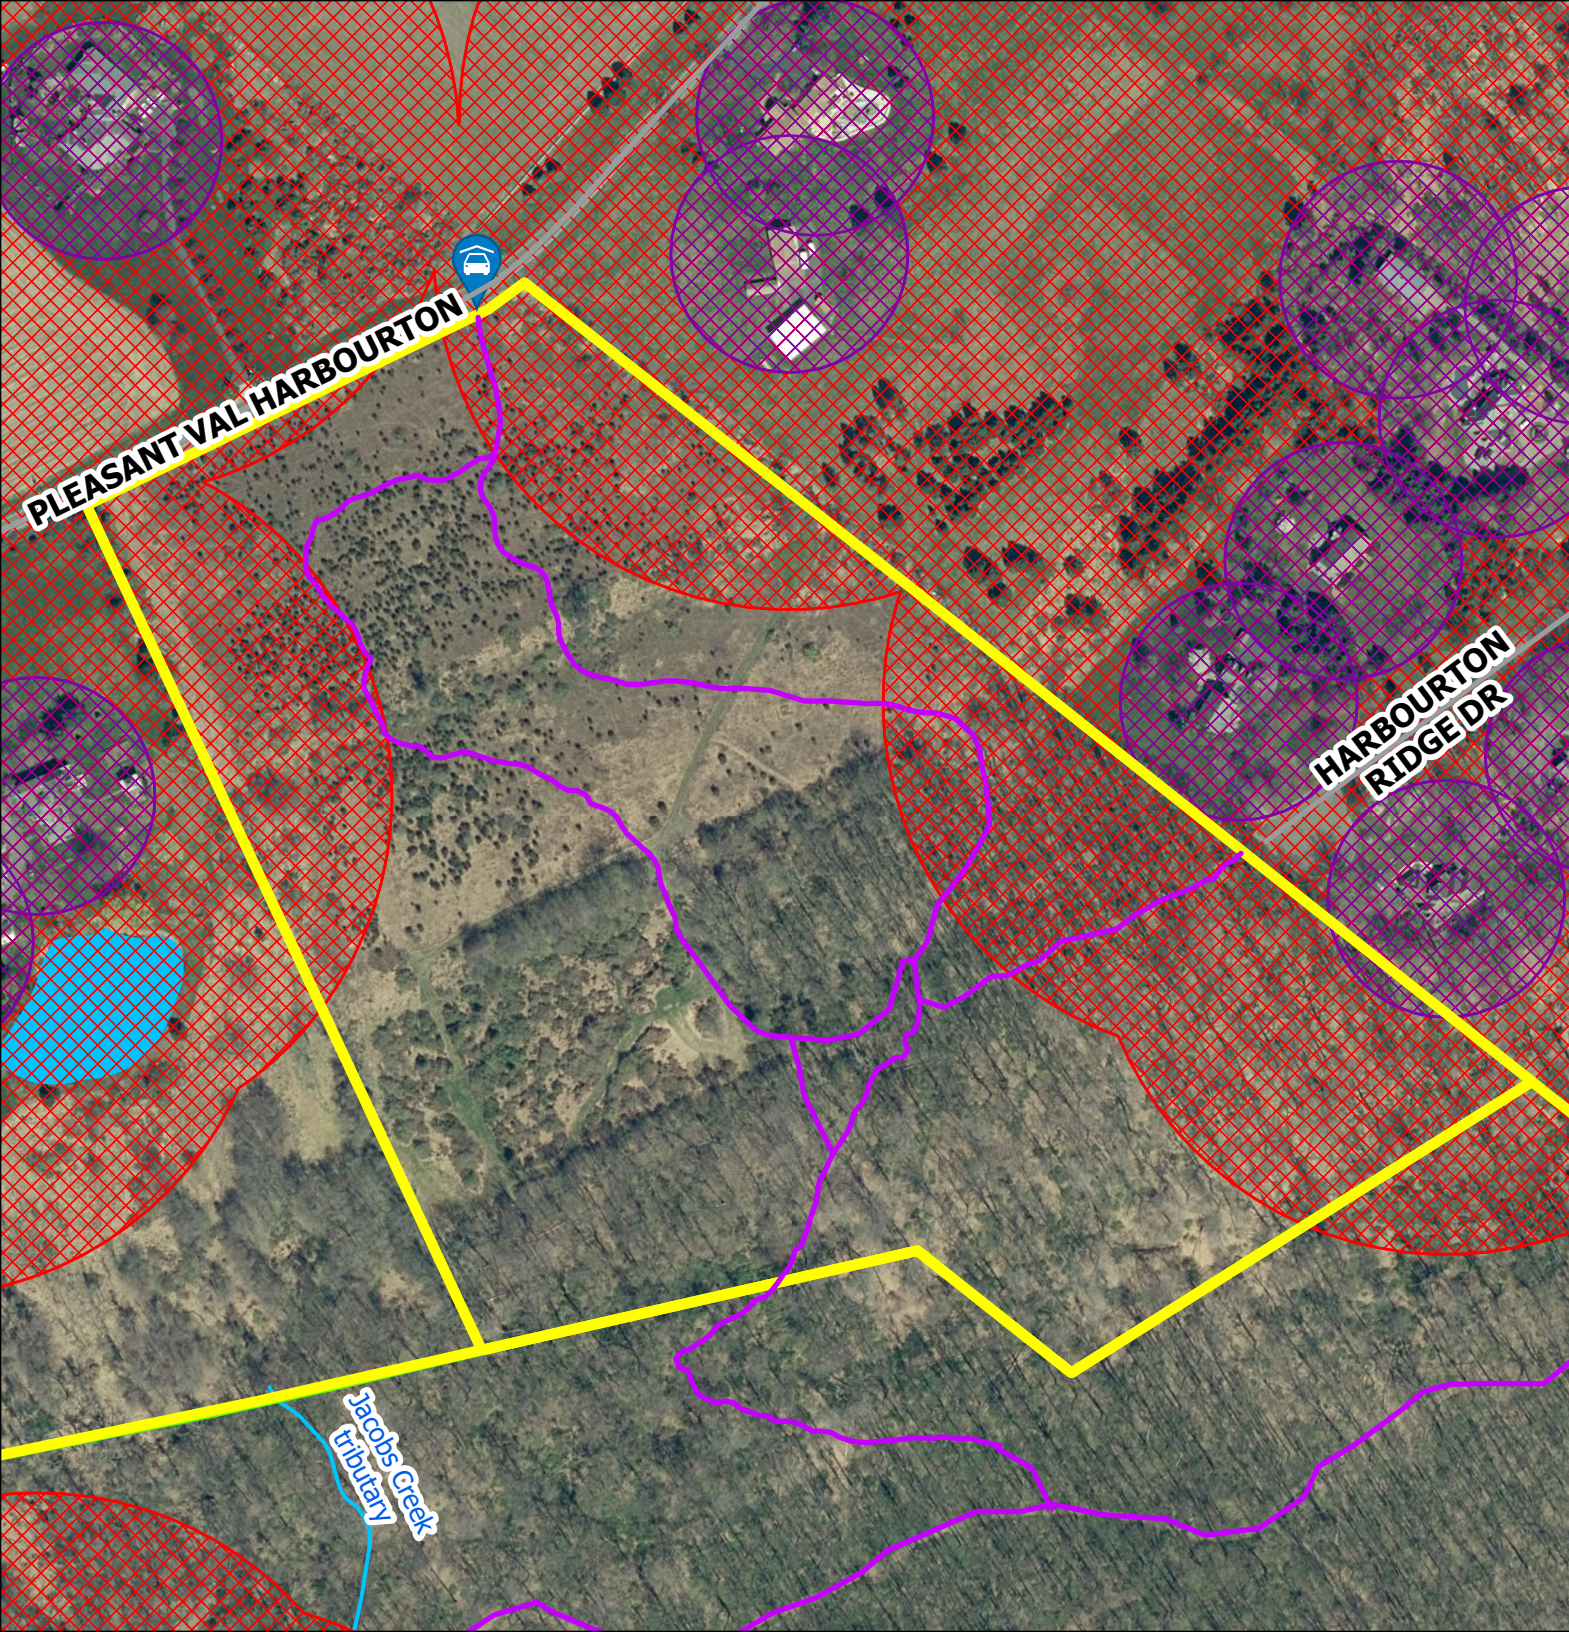

Harbourton Preserve

Legend

-  FoHVOS Preserve
-  FoHVOS Easement
-  Jacobs Creek Trail Property
-  Trails
-  Waterbody
-  Stream
-  Wetlands
-  Bench
-  Parking
-  Safety Zone - 150'
-  Safety Zone - 450'

0 150 300 Feet